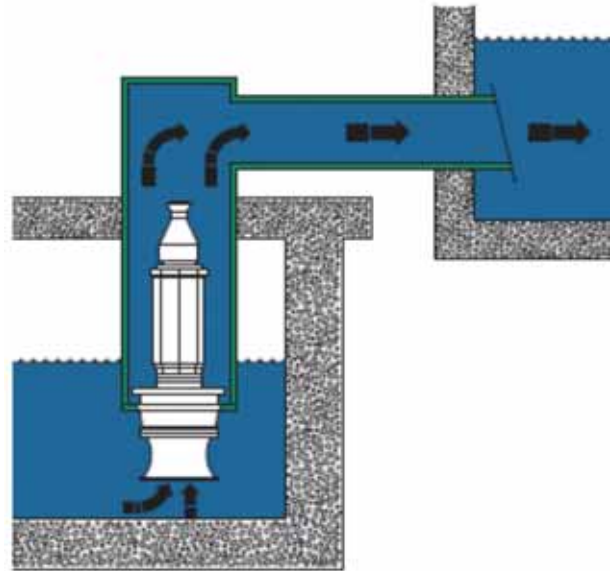

NEW SUBMERSIBLE MOTOR PUMP

TYPE:DSZ4

DESIGN AND FEATURES

- **Watertight cable entry system** prevents capillary action and protects against moisture; reduces maintenance costs
- **Junction area** allowing for fast efficient replacement; area sealed from the stator housing; prevents leakage into the motor; reduces the possibility of failure
- **Heavy duty, high efficiency, air filled motor**, Class H with thermal protection in each phase of windings; longer service life with lower operating costs
- **Double row grease bearings** ensures long, dependable operation and lowers maintenance costs
- **Float type leakage detector** provides early warning of mechanical seal failure; avoids costly motor repairs
- **Cartridge type, duplex mechanical seals** assembled in tandem arrangement; easy maintenance and high reliability

The pumps with conventional mold cable entry system shall be shipped together with cables.

Cable Connector

Long Cable

Submersible Motor Pump

This cable connection system is distinctly easier to handle than conventional mold system using rubber.

APPLICATIONS

Storm water, Effluent, Raw water, etc.

SELECTION CHART

Red line : New DSZ4 applicable zone

TYPICAL INSTALLATIONS

Vertical suspended column with vertical discharge

Vertical suspended column with horizontal discharge