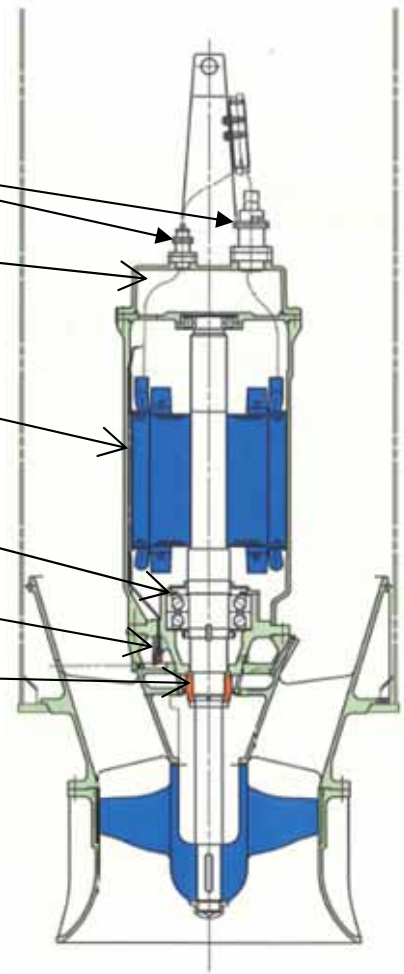

NEW SUBMERSIBLE MOTOR PUMP

TYPE:DSZ4

DESIGN AND FEATURES

- **Watertight cable entry system** prevents capillary action and protects against moisture; reduces maintenance costs
- **Junction area** allowing for fast efficient replacement; area sealed from the stator housing; prevents leakage into the motor; reduces the possibility of failure
- **Heavy duty, high efficiency, air filled motor**, Class H with thermal protection in each phase of windings; longer service life with lower operating costs
- **Double row grease bearings** ensures long, dependable operation and lowers maintenance costs
- **Float type leakage detector** provides early warning of mechanical seal failure; avoids costly motor repairs
- **Cartridge type, duplex mechanical seals** assembled in tandem arrangement; easy maintenance and high reliability

The pumps with conventional mold cable entry system shall be shipped together with cables.

Cable Connector

Long Cable

Submersible Motor Pump

This cable connection system is distinctly easier to handle than conventional mold system using rubber.

APPLICATIONS

Storm water, Effluent, Raw water, etc.

SELECTION CHART

Red line : New DSZ4 applicable zone

TYPICAL INSTALLATIONS

Vertical suspended column with vertical discharge

Vertical suspended column with horizontal discharge