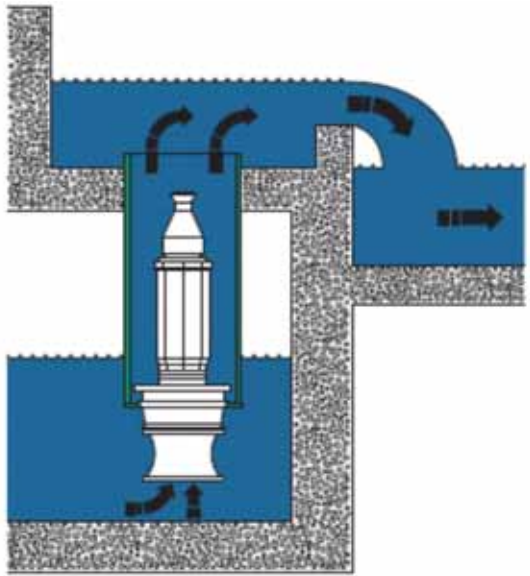

NEW SUBMERSIBLE MOTOR PUMP

TYPE:DSZ4

DESIGN AND FEATURES

- **Watertight cable entry system** prevents capillary action and protects against moisture; reduces maintenance costs
- **Junction area** allowing for fast efficient replacement; area sealed from the stator housing; prevents leakage into the motor; reduces the possibility of failure
- **Heavy duty, high efficiency, air filled motor**, Class H with thermal protection in each phase of windings; longer service life with lower operating costs
- **Double row grease bearings** ensures long, dependable operation and lowers maintenance costs
- **Float type leakage detector** provides early warning of mechanical seal failure; avoids costly motor repairs
- **Cartridge type, duplex mechanical seals** assembled in tandem arrangement; easy maintenance and high reliability

The pumps with conventional mold cable entry system shall be shipped together with cables.

Cable Connector

Long Cable

Submersible Motor Pump

This cable connection system is distinctly easier to handle than conventional mold system using rubber.

APPLICATIONS

Storm water, Effluent, Raw water, etc.

SELECTION CHART

Red line : New DSZ4 applicable zone

TYPICAL INSTALLATIONS

Vertical suspended column with vertical discharge

Vertical suspended column with horizontal discharge