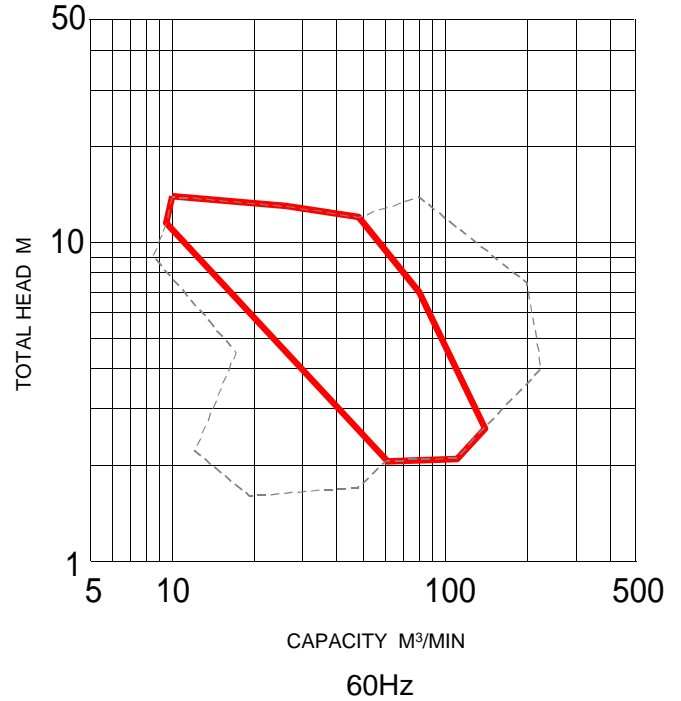

The pumps with conventional mold cable entry system shall be shipped together with cables.

Cable Connector

Long Cable

Submersible Motor Pump

This cable connection system is distinctly easier to handle than conventional mold system using rubber.

APPLICATIONS

Storm water, Effluent, Raw water, etc.

SELECTION CHART

Red line : New DSZ4 applicable zone

TYPICAL INSTALLATIONS

Vertical suspended column with vertical discharge

Vertical suspended column with horizontal discharge