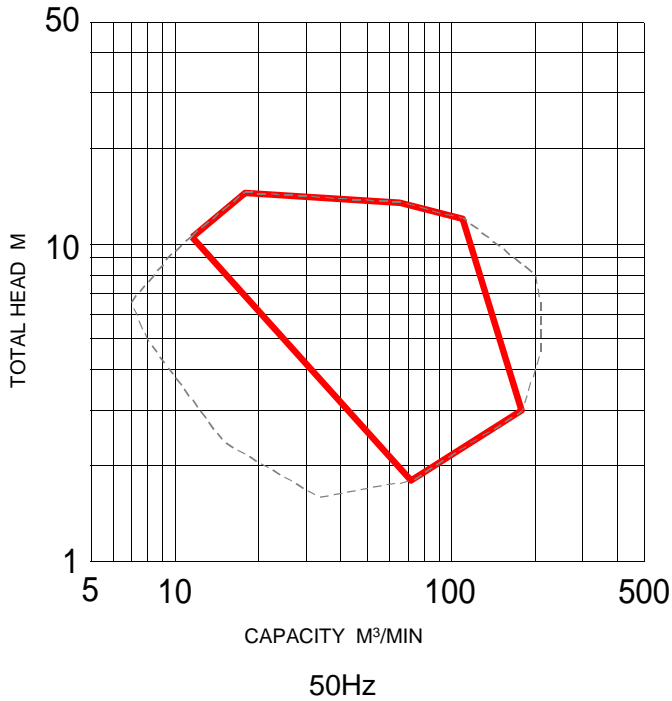

The pumps with conventional mold cable entry system shall be shipped together with cables.

Cable Connector

Long Cable

Submersible Motor Pump

This cable connection system is distinctly easier to handle than conventional mold system using rubber.

APPLICATIONS

Storm water, Effluent, Raw water, etc.

SELECTION CHART

Red line : New DSZ4 applicable zone

TYPICAL INSTALLATIONS

Vertical suspended column with vertical discharge

Vertical suspended column with horizontal discharge