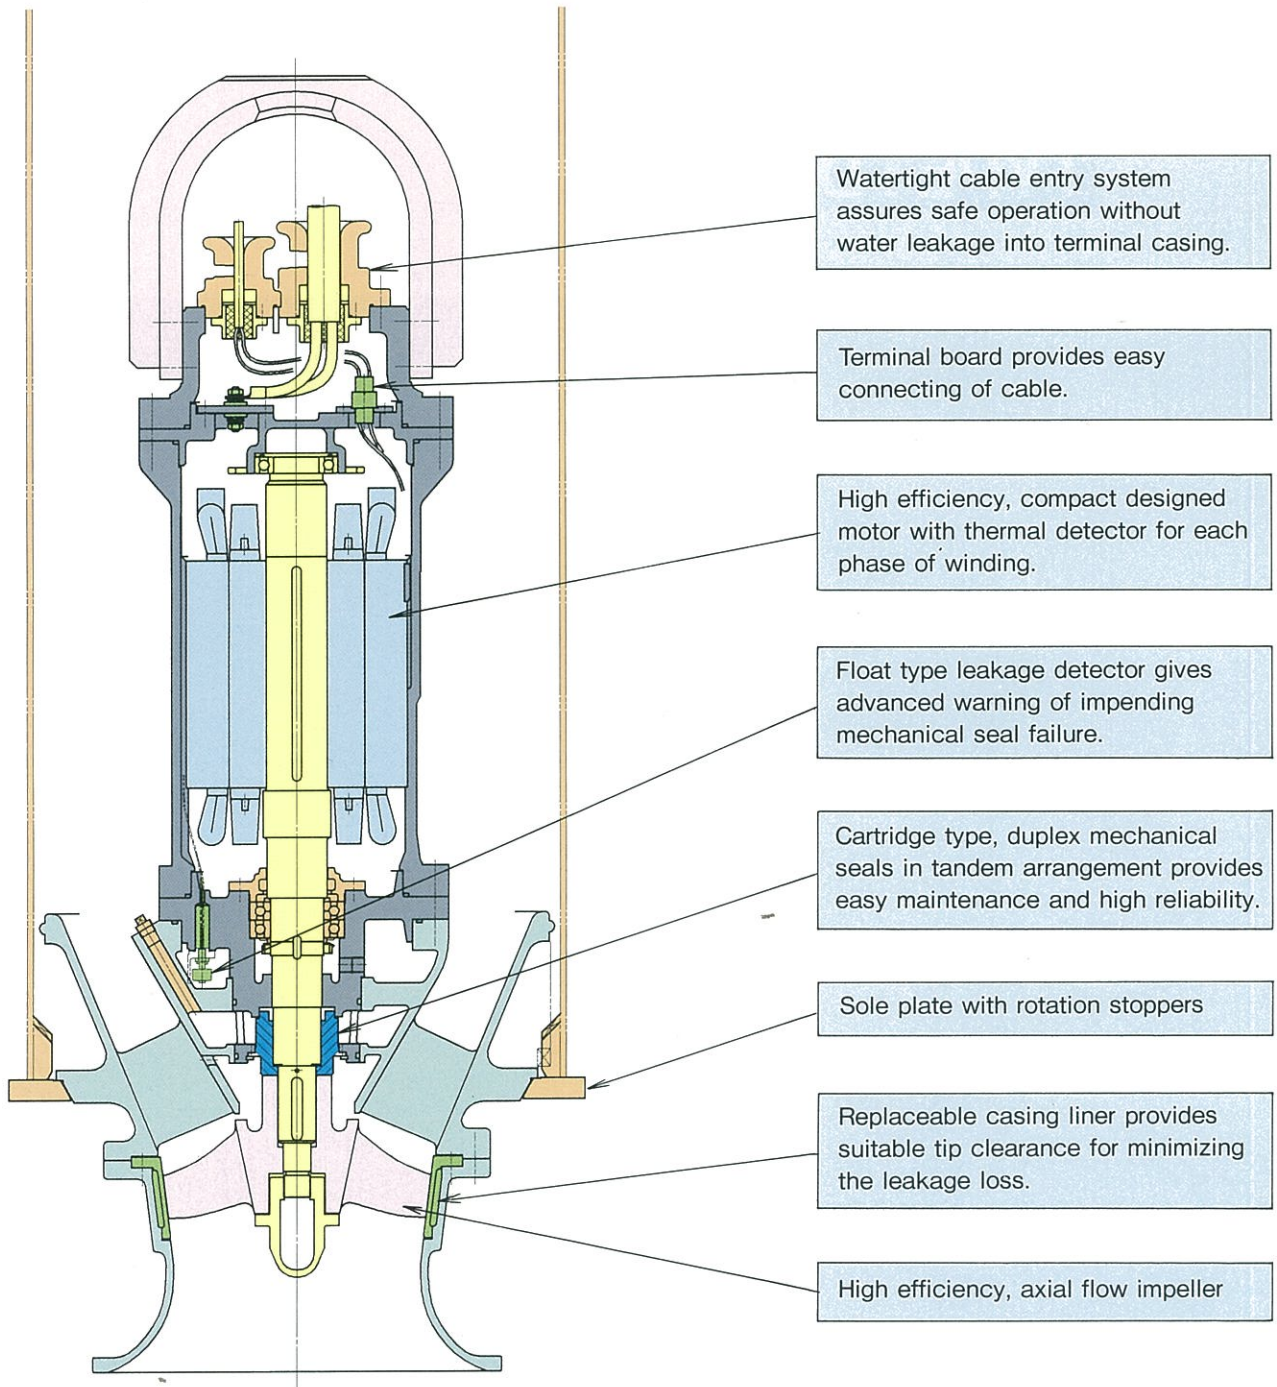

EBARA

CP3201ED

SUBMERSIBLE MOTOR PUMP

TYPE : DSZ3

TYPE DSZ3

DESIGN AND FEATURES

WIDE RANGE OF APPLICATIONS

STORM WATER, EFFLUENT, RAW WATER, ETC.

TYPICAL INSTALLATION

VERTICAL SUSPENDED COLUMN WITH HORIZONTAL DISCHARGE

VERTICAL SUSPENDED COLUMN WITH VERTICAL DISCHARGE

VERTICAL DISCHARGE WITH REINFORCED CONCRETE CASING

DSZ3 FAMILY CURVES 50HZ

APR. 1994