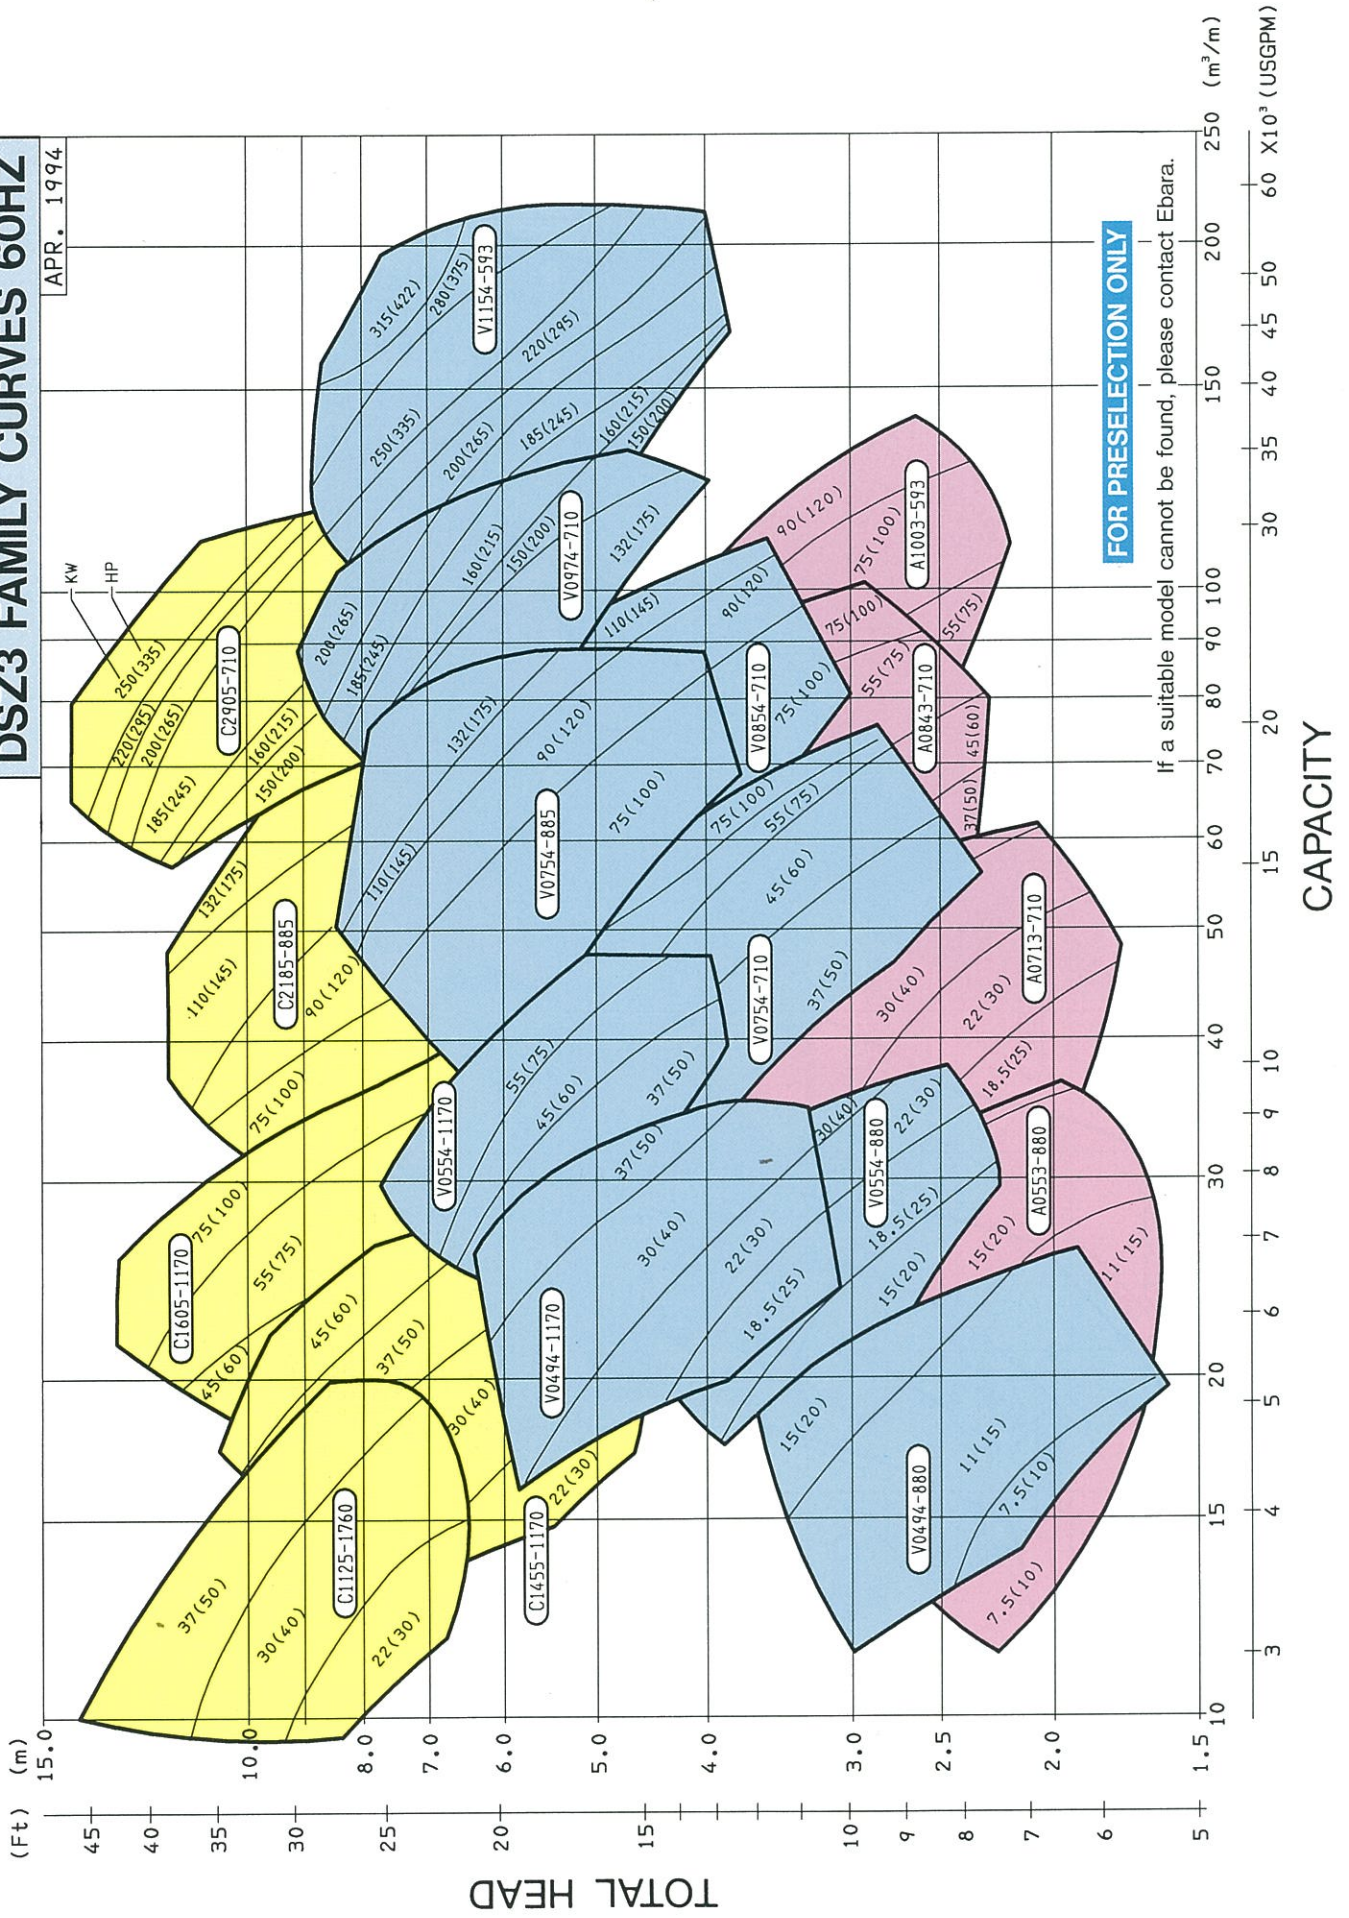

EBARA

CP3201ED

SUBMERSIBLE MOTOR PUMP

TYPE : DSZ3

TYPE DSZ3

DESIGN AND FEATURES

WIDE RANGE OF APPLICATIONS

STORM WATER, EFFLUENT, RAW WATER, ETC.

TYPICAL INSTALLATION

VERTICAL SUSPENDED COLUMN WITH HORIZONTAL DISCHARGE

VERTICAL SUSPENDED COLUMN WITH VERTICAL DISCHARGE

VERTICAL DISCHARGE WITH REINFORCED CONCRETE CASING

DSZ3 FAMILY CURVES 50HZ

APR. 1994

DSZ3 FAMILY CURVES 60HZ

APR. 1994

FOR PRESELECTION ONLY

If a suitable model cannot be found, please contact Ebara.

EBARA CORPORATION

Head Office:

11-1, Haneda Asahi-cho, Ohta-ku,
Tokyo, 144-8510 Japan
Phone: Tokyo 3743-6111
Cable: EBARAMAIN TOKYO
Int'l Telex: J22988 EBARA TYO
Fax: Tokyo 3745-3356