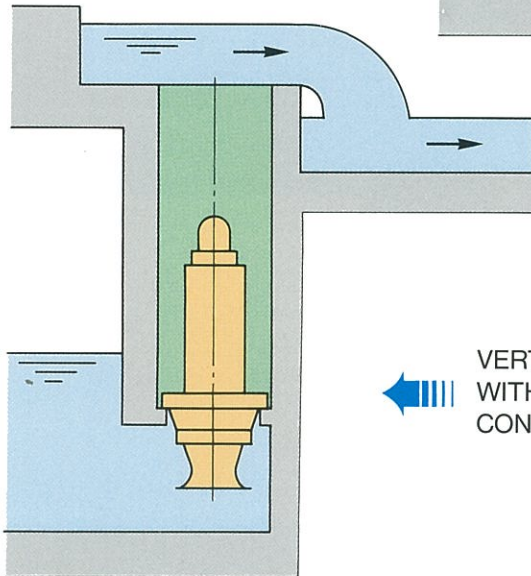

VERTICAL DISCHARGE WITH REINFORCED CONCRETE CASING