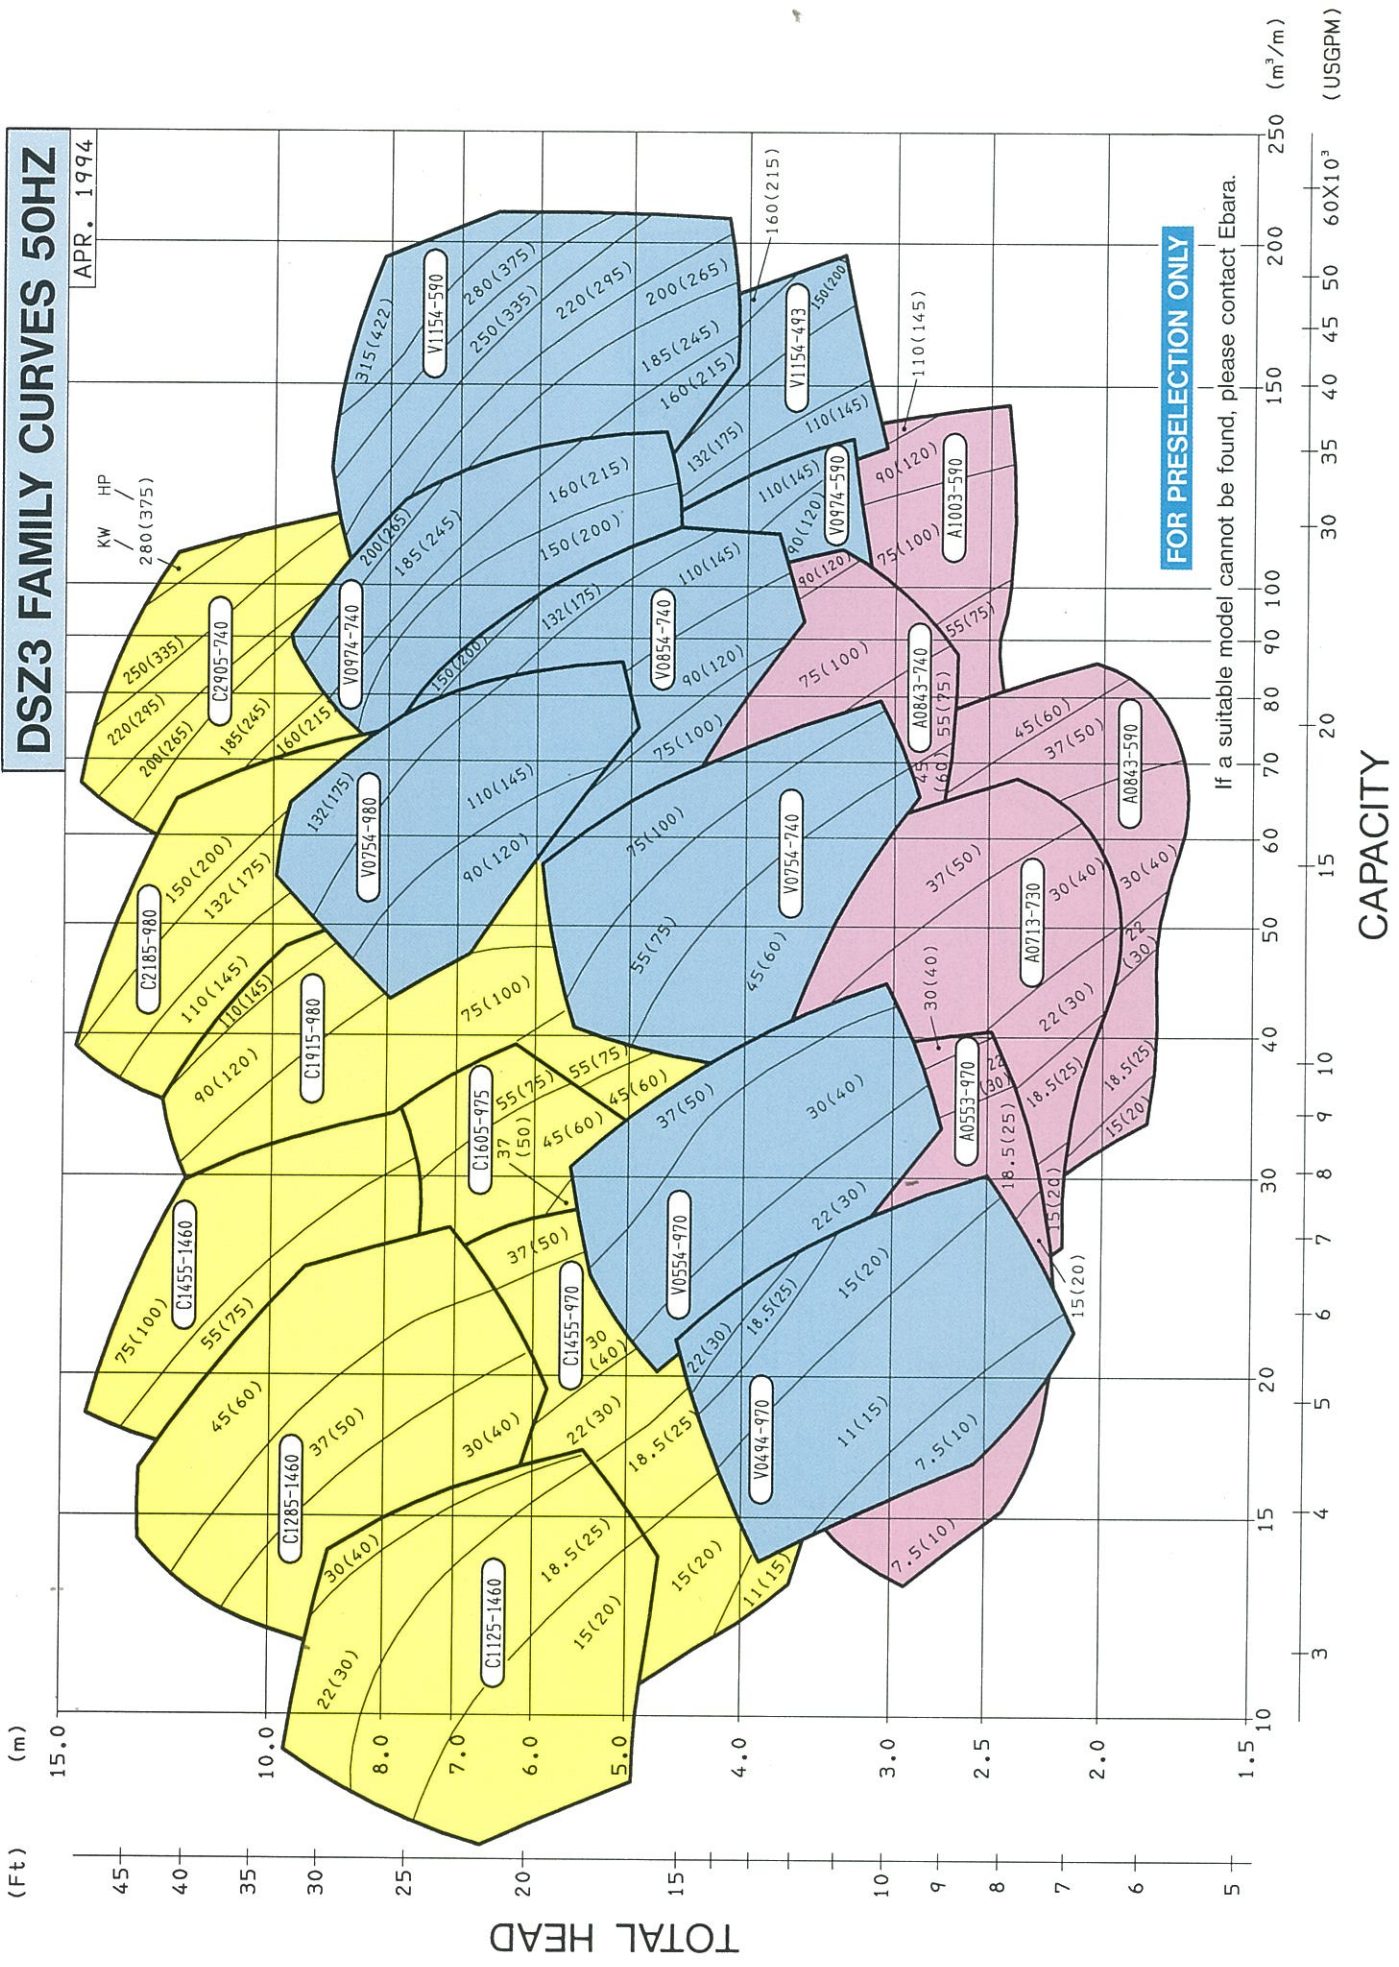

DSZ3 FAMILY CURVES 50HZ

APR. 1994