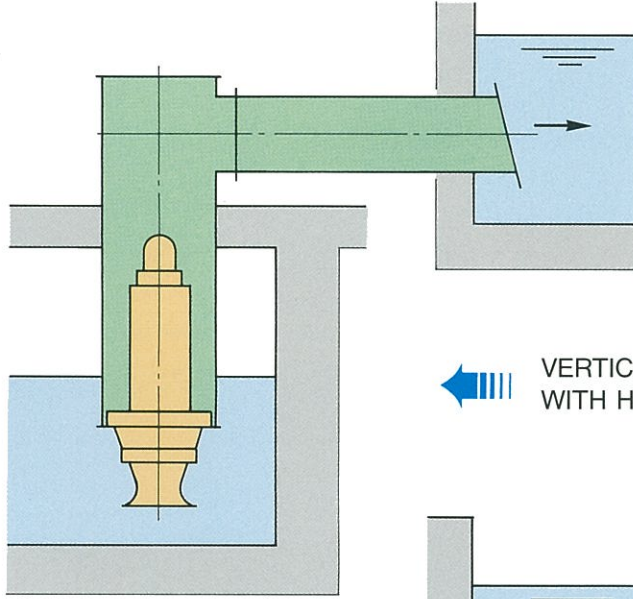

EBARA

CP3201ED

SUBMERSIBLE MOTOR PUMP

TYPE : DSZ3

TYPE DSZ3

DESIGN AND FEATURES

WIDE RANGE OF APPLICATIONS

STORM WATER, EFFLUENT, RAW WATER, ETC.

TYPICAL INSTALLATION

VERTICAL SUSPENDED COLUMN WITH HORIZONTAL DISCHARGE

VERTICAL SUSPENDED COLUMN WITH VERTICAL DISCHARGE

VERTICAL DISCHARGE WITH REINFORCED CONCRETE CASING

DSZ3 FAMILY CURVES 50HZ

APR. 1994