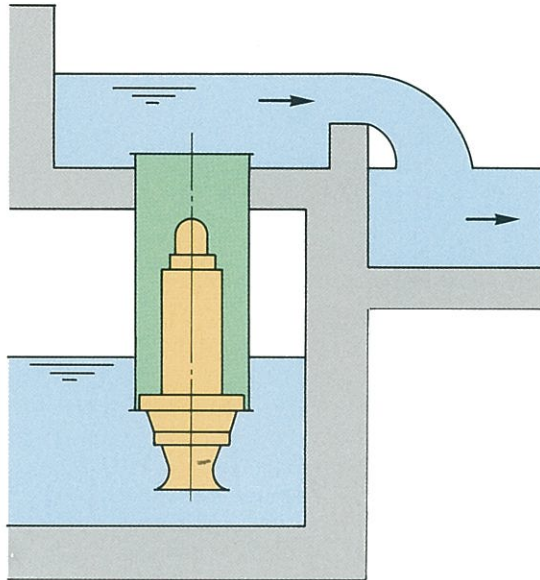

EBARA

CP3201ED

SUBMERSIBLE MOTOR PUMP

TYPE : DSZ3

TYPE DSZ3

DESIGN AND FEATURES

WIDE RANGE OF APPLICATIONS

STORM WATER, EFFLUENT, RAW WATER, ETC.

TYPICAL INSTALLATION

VERTICAL SUSPENDED COLUMN WITH HORIZONTAL DISCHARGE

VERTICAL SUSPENDED COLUMN WITH VERTICAL DISCHARGE

VERTICAL DISCHARGE WITH REINFORCED CONCRETE CASING

DSZ3 FAMILY CURVES 50HZ

APR. 1994