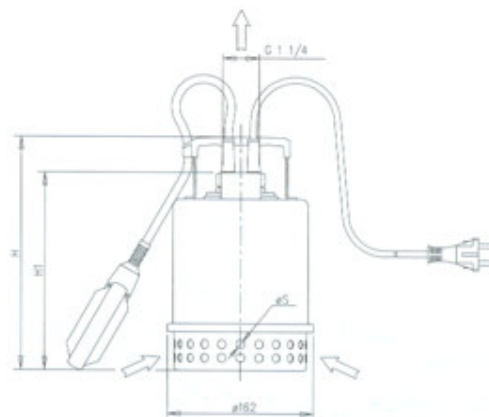

Submersible drainage sump pump made of stainless steel AISI 304, shaft sealing is with double lip seals that run on a ceramic-coated shaft. Suitable for draining wells, plant room sumps, and lift shafts, emptying, pools, sumps, small-scale irrigation and small water displays and pub cellars. Options include with - without float switch - VOX versions. (10 m cable H05 RN-F by request)

SPECIFICATIONS

- Maximum liquid temperature: 35°C
- Maximum immersion: 5 mts
- Maximum passage of solids: 10 mm
20 mm per VOX version

MATERIALS

- Pump casing, impeller strainer, cover, casing cover and motor casing in AISI 304
- Shaft in AISI 304
- Double lip seal with interposed oil chamber

DIMENSIONAL TABLES

| Pump type | Dimensions [mm] | | | Weight [kg] |
|--------------|-----------------|-----|----|-------------|
| | H | H1 | S | |
| BEST ONE | 260 | 220 | 10 | 5 |
| BEST ONE VOX | 285 | 245 | 20 | 5 |