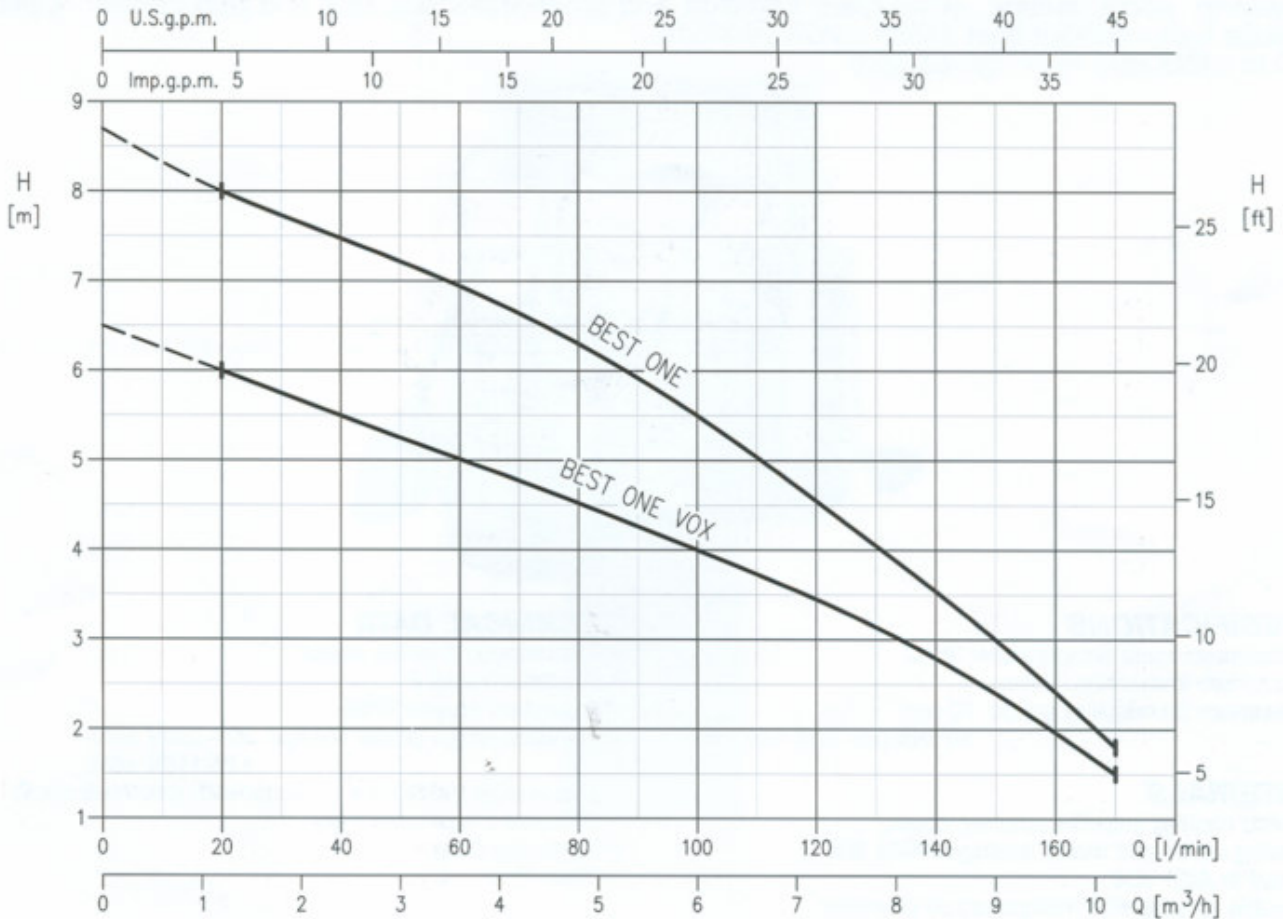

PERFORMANCE CURVES (according to ISO 9906 Annex A)

PERFORMANCE TABLE

Pump type	Input W	Capacitor		Absorbed current [A]	Q=Capacity								
		μF	Vc		l/min	0	20	50	75	100	125	150	170
					m³/h	0	1,2	3	4,5	6	7,5	9	10,2
H=Total manometric head in meters													
BEST ONE 110-115 / 60Hz	500	20	250	4.7	8.7	8	7.2	6.5	5.5	4.3	3	1.8	
BEST ONE 220-230 / 60Hz	500	6.3	450	2.2	8.7	8	7.2	6.5	5.5	4.3	3	1.8	
BEST ONE VOX 110-115 / 60Hz	440	20	250	4.2	6.5	6	5.3	4.7	4	3.3	2.4	1.5	
BEST ONE VOX 220-230 / 60Hz	440	6.3	450	2.1	6.5	6	5.3	4.7	4	3.3	2.4	1.5